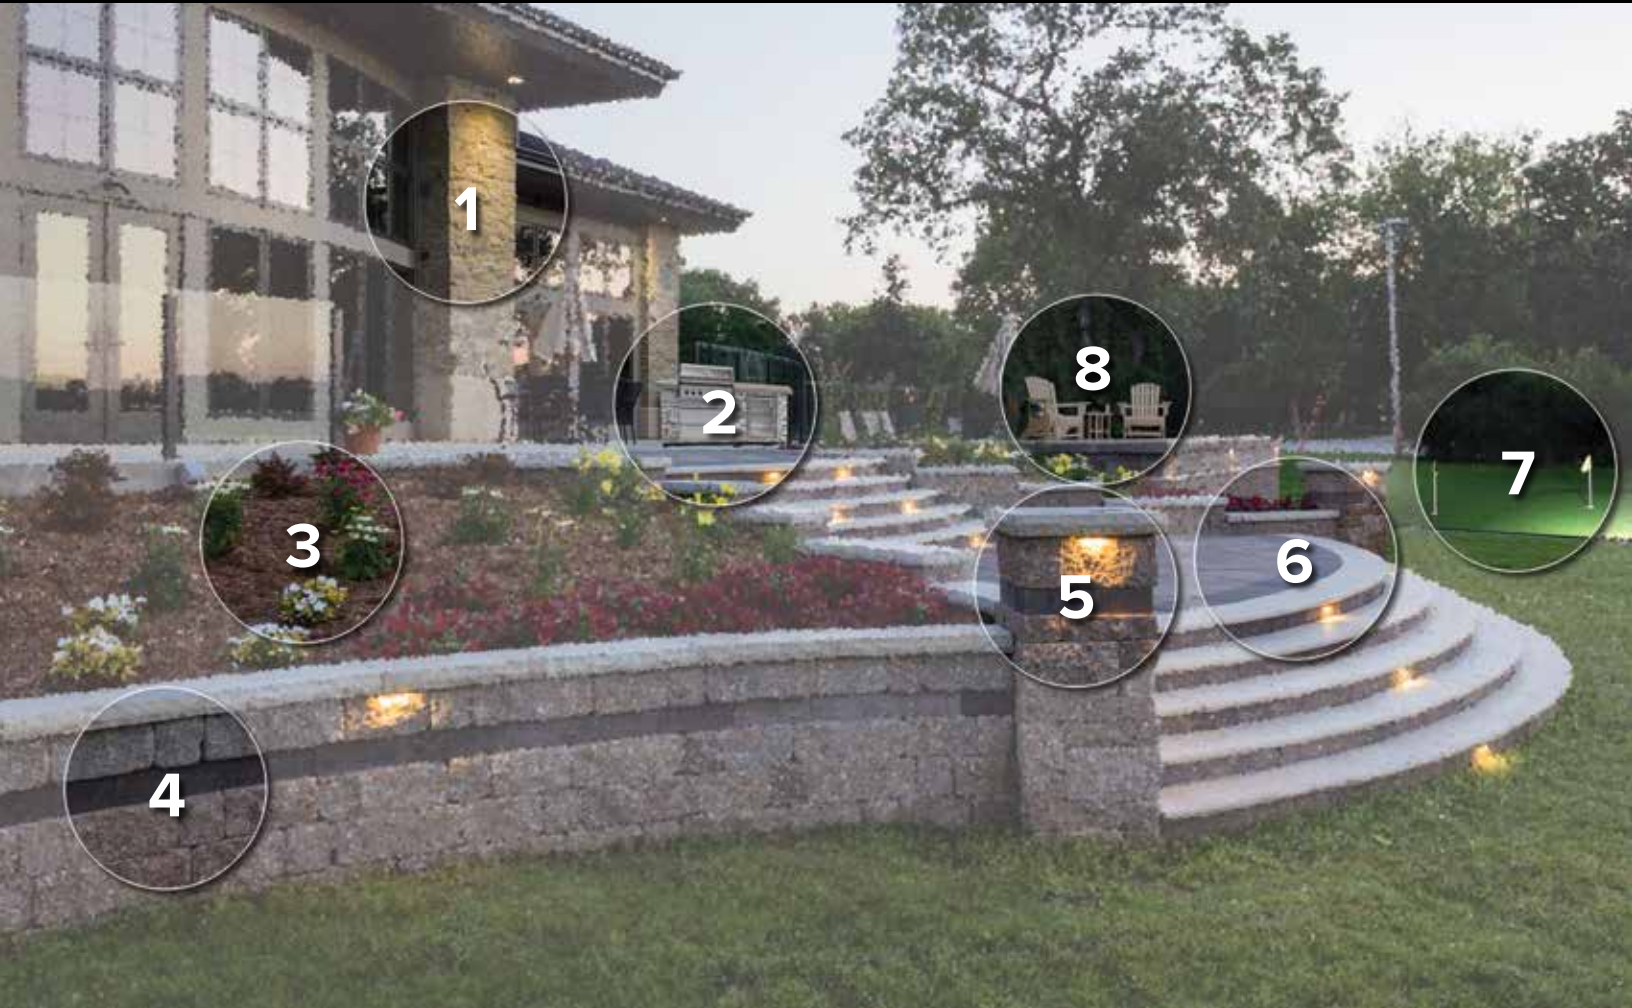

Your One-Stop Project Solution!

1. NATURAL & MANUFACTURED STONE

Our curated collection of stone veneer along with natural cut stone & boulders allow for the creation of truly distinctive designs.

2. STAINLESS APPLIANCES

We partner with the best brands to offer a broad selection of outdoor grills, refrigeration, and accessories.

3. BULK MATERIALS

All of our stores provide bulk mulch, decorative stone, sand and aggregates. Some even supply plants!

4. WALL PRODUCTS

We have wall systems and resources to help you handle any landscape or structural project.

5. OUTDOOR LIGHTING

Our lighting solutions maximize the use of outdoor spaces, highlighting architecture while providing an added level of safety and security.

6. PAVERS & TREADS

All of our stores offer a variety of paver products in many colors, sizes and textures which are perfect for residential, commercial, and municipal applications.

7. SYNTHETIC TURF

Putting greens, playgrounds, pet areas and more - our Golden Vale Synthetic Turf™ line has a product for any application.

8. OUTDOOR FURNITURE

Create outdoor living, dining and entertaining spaces with eco-friendly poly furniture. All-weather resistant, these products require no waterproofing, painting or staining.